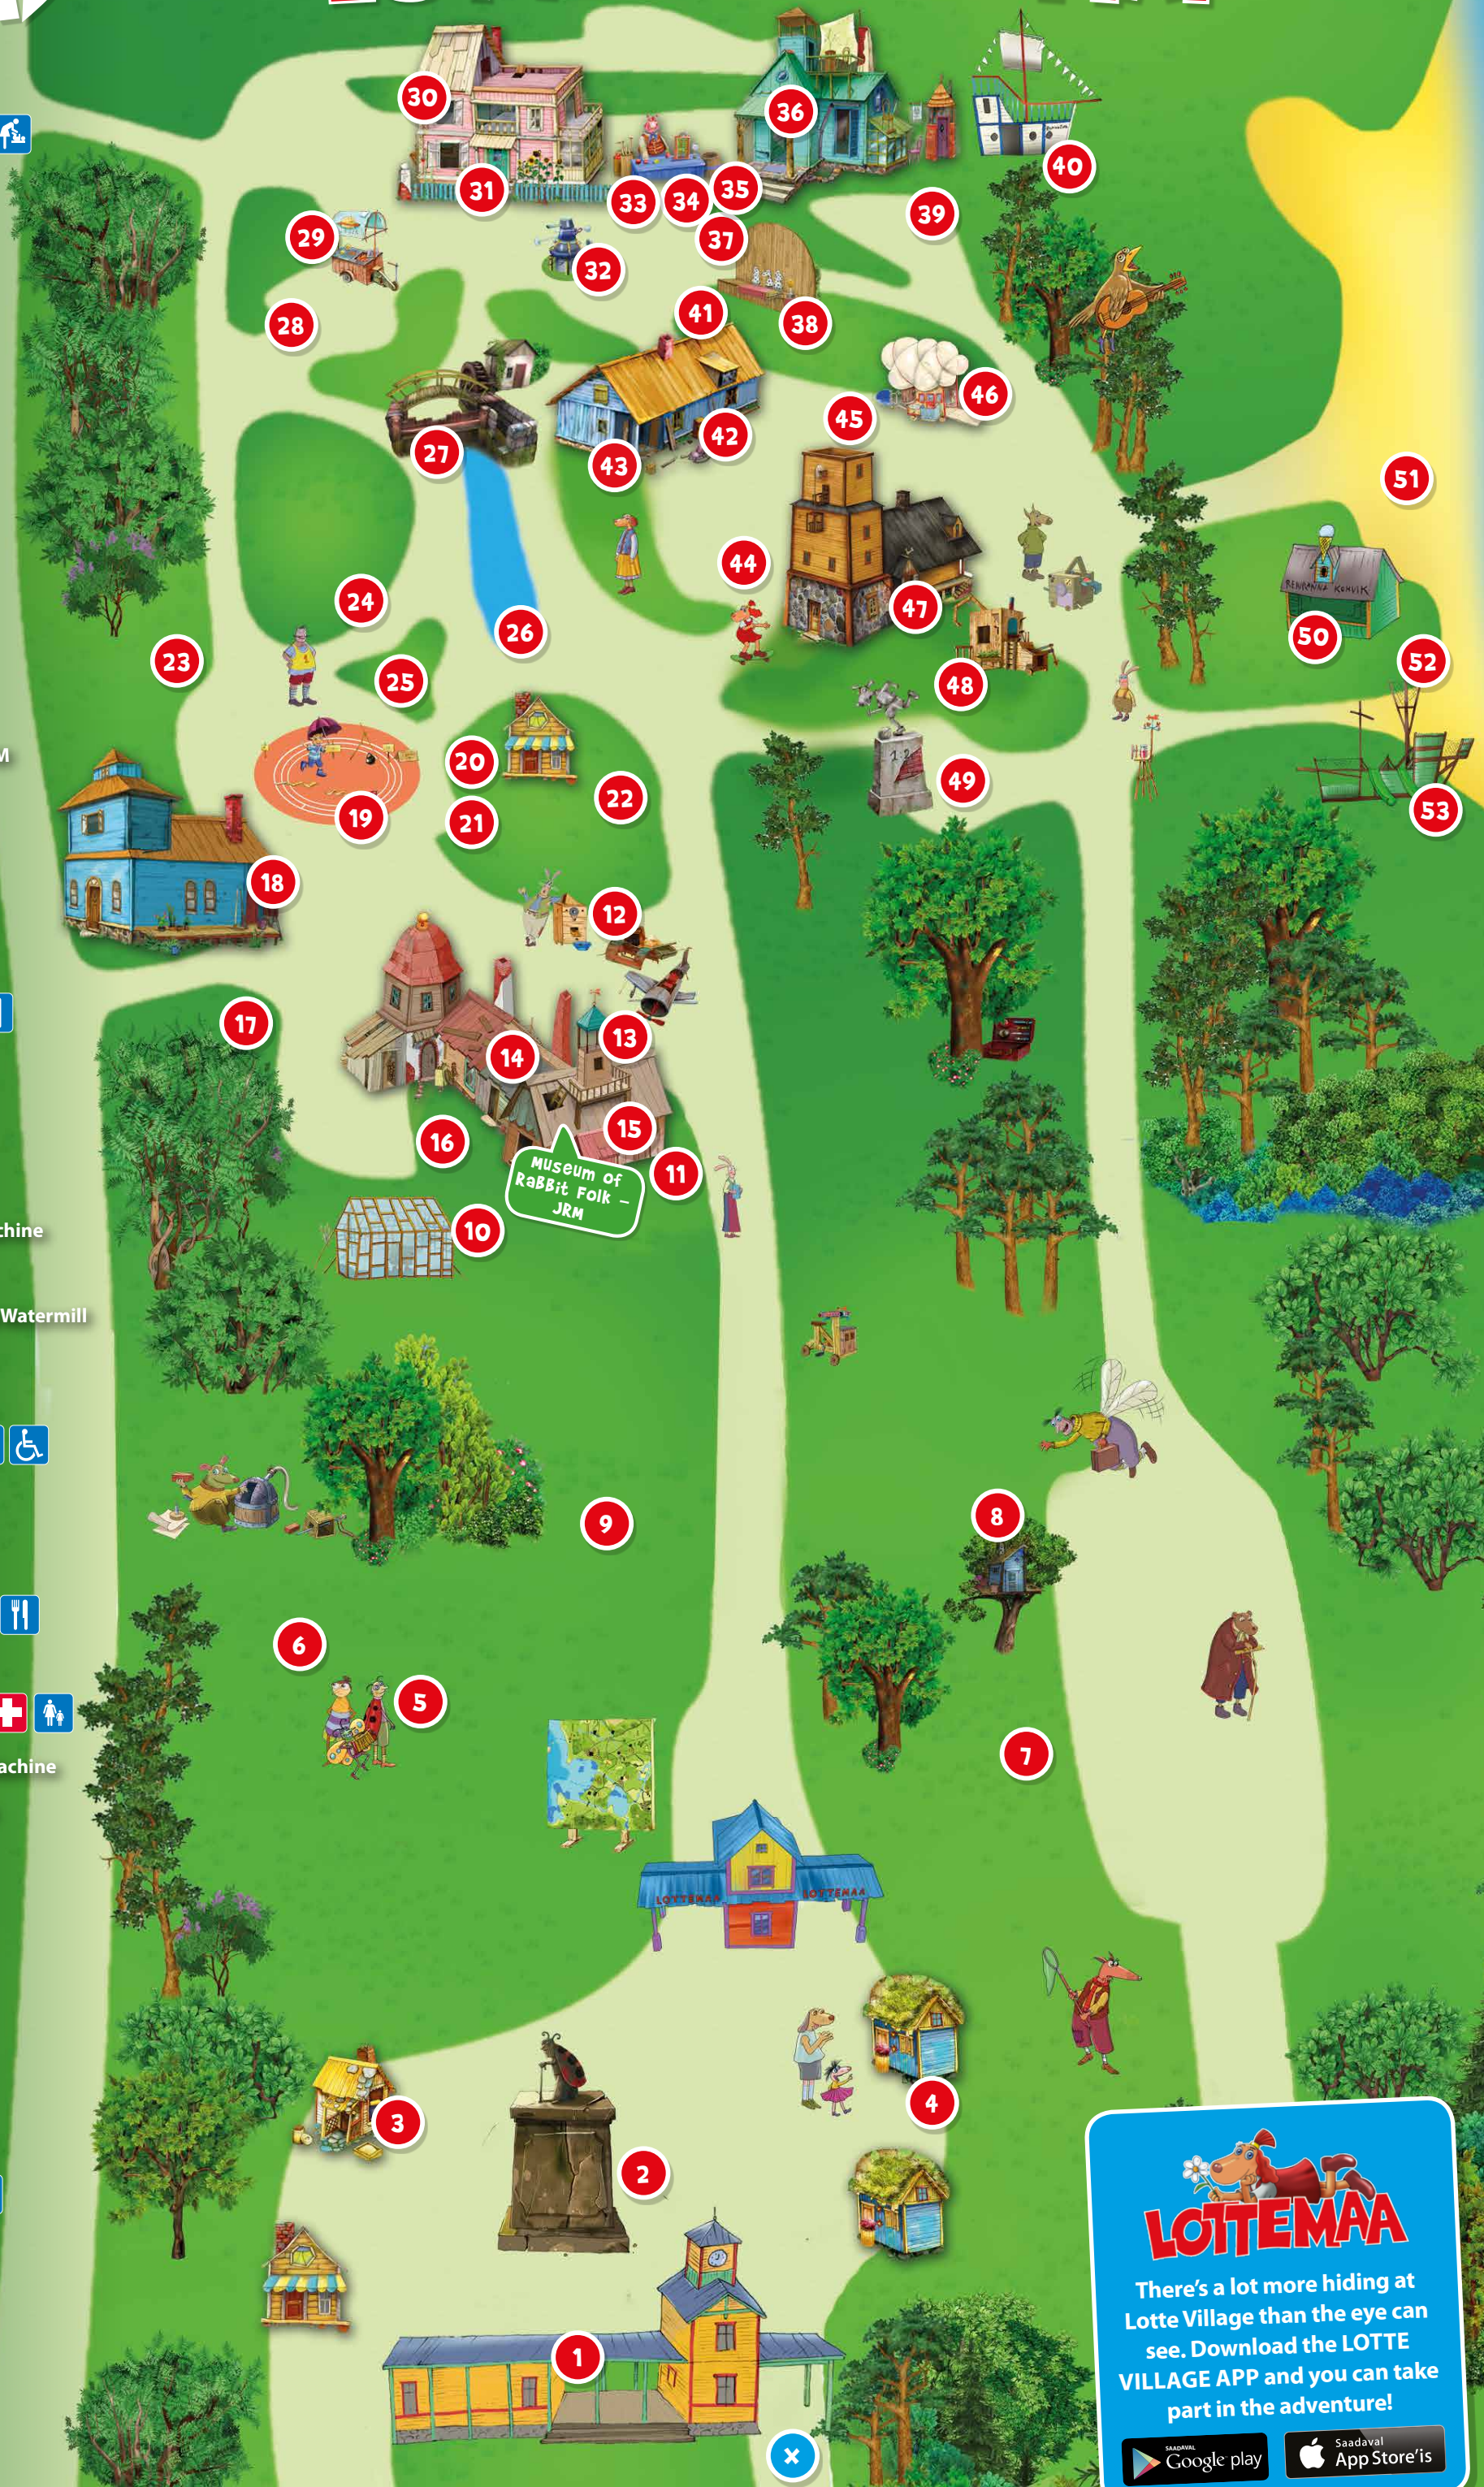

# LEGEND

# LOTTE VILLAGE MAP

-  Start here
-  Station Building
-  Ladybird Uku Statue. Uku Square.
-  Gateway Kiosk
-  Candy Shop
-  Insect Adventure Park
-  Insect Village Playhouses
-  Internet Discovery Tower
-  House of Jaak the Fly
-  Ladybird Adventure Trail
-  Dr Ave's Icicle Greenhouse
-  The Wacky Well
-  Cornball Machine
-  Planetarium
-  Rabbits' House
-  Museum of Rabbit Folk - JRM
-  Maze
-  John and James's home
-  Bruno's House
-  Stadium
-  Stadium Sales Kiosk
-  Stadium Ice Cream Kiosk
-  Turnip Bowling
-  Flying Saucer Area
-  Friendly Energy Area Smart Device Charging Station
-  Giovanni's Fish Washing Machine
-  Flower-Watering Machine
-  Electrum Power Station and Watermill
-  Lotte Village Cafe
-  Theatre Cafe
-  Giovanni's Theatre
-  Giovanni's House
-  Giovanni Fountain
-  Artur's Shop
-  Fairground Ice Cream Shed
-  Lemonade Machine
-  Pigs' House. Lost and Found.
-  Mother Helmi Pig's Flying Machine
-  Song Stage and Lighthouse
-  Klaus's Story Square
-  Klaus's Wandering Ship
-  Anna's Pancake Cafe
-  Oskar's Shed
-  Photo Studio
-  Oskar's Car
-  Lotte's House Well
-  Oskar's Flying Machine
-  Lotte's House
-  Lotte's House Garden and Flower-Planting Machine
-  Sculpture Square
-  Reiuranna Cafe
-  Beach
-  Lotte And Bruno's Hut
-  The "Romantic" Play Ship

MUSEUM of Rabbit Folk - JRM

All children must remain under their guardians' supervision while on theme park premises.

PORTARTUR

11 km

There's a lot more hiding at Lotte Village than the eye can see. Download the LOTTE VILLAGE APP and you can take part in the adventure!

NB! For security reasons surveillance cameras are in use at various locations around the theme park.